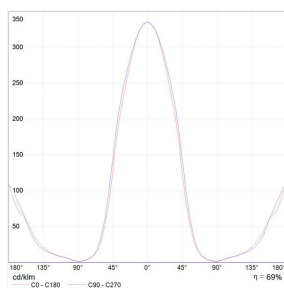

Tolomeo Micro Faretto LED 3000K without switch

Michele De Lucchi, Giancarlo Fassina

IP20    

LUMINAIRE

- Watt: **9W**
- Voltage: **220V-240V**
- Delivered lumens output: **491lm**
- CCT: **3000K**
- Efficiency: **63%**
- Efficacy: **54.52lm/W**
- CRI: **90**

DIMENSIONS

- Height: **cm 20**
- Depth: **cm 20**
- Glow Wire Test: **750°**

SOURCES INCLUDED

- Category: **Led**
- Number: **1**
- Watt: **9W**
- Color temperature (K): **3000K**
- CRI: **90**