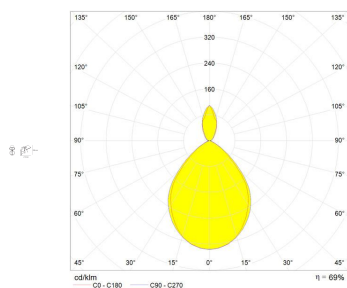

Tolomeo Micro Faretto LED 3000K without switch

Michele De Lucchi, Giancarlo Fassina

IP20    

LUMINAIRE

- Watt: **9W**
- Voltage: **220V-240V**
- Delivered lumens output: **491lm**
- CCT: **3000K**
- Efficiency: **63%**
- Efficacy: **54.52lm/W**
- CRI: **90**

DESCRIPTION

Wall support in polished aluminum, diffuser in matt anodised aluminum.

PRODUCT CODE: A043500

FEATURES

- Article Code: **A043500**
- Colour: **Aluminium**
- Installation: **Wall**
- Material: **Aluminium**
- Series: **Design Collection**
- design by: **Michele De Lucchi, Giancarlo Fassina**

DIMENSIONS

- Height: **cm 20**
- Depth: **cm 20**
- Glow Wire Test: **750°**

SOURCES INCLUDED

- Category: **Led**
- Number: **1**
- Watt: **9W**
- Color temperature (K): **3000K**
- CRI: **90**